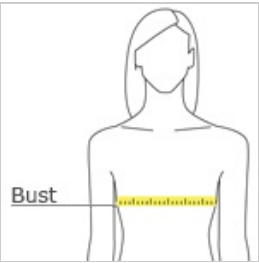

OGIO® Women's Fulcrum Full-Zip. LOE700

LAYERABLE WARMTH
 STRETCH
 FLATLOCK SEAMS FOR COMFORT
 REFLECTIVE DETAILS

- 7.4-ounce, 95/5 poly/spandex jersey
- Reflective OGIO heat transfer label for tag-free comfort
- Zip-through cow l collar
- Reflective O heat transfer at back neck
- Lower front invisible zippered pockets with O zipper pulls
- Set-in sleeves with shaped cuffs and thumbholes for warmth
- Reflective O heat transfer at front right hem
- O heat transfer at back left hem

front

back

HOW TO MEASURE

BUST

Measure under the arm and around the fullest part of the bust with arms down, keeping tape horizontal.

SIZE CHART

	XS	S	M	L	XL	2XL	3XL	4XL
Size	2	4/6	8/10	12/14	16/8	20/22	24/26	28/30
Bust	32-34	35-36	37-38	39-41	42-44	45-47	48-51	52-55