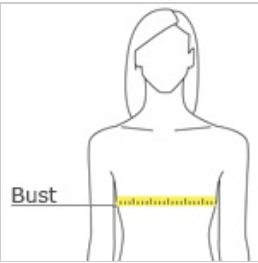

OGIO® Women's Fulcrum Full-Zip. LOE700

LAYERABLE WARMTH
 STRETCH
 FLATLOCK SEAMS FOR COMFORT
 REFLECTIVE DETAILS

- 7.4-ounce, 95/5 poly/spandex jersey
- Reflective OGIO heat transfer label for tag-free comfort
- Zip-through cow l collar
- Reflective O heat transfer at back neck
- Lower front invisible zippered pockets with O zipper pulls
- Set-in sleeves with shaped cuffs and thumbholes for warmth
- Reflective O heat transfer at front right hem
- O heat transfer at back left hem

front

back

HOW TO MEASURE

BUST

Measure under the arm and around the fullest part of the bust with arms down, keeping tape horizontal.

SIZE CHART

	XS	S	M	L	XL	2XL	3XL	4XL
Size	2	4/6	8/10	12/14	16/8	20/22	24/26	28/30
Bust	32-34	35-36	37-38	39-41	42-44	45-47	48-51	52-55