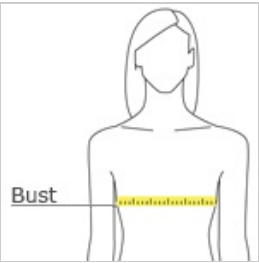

OGIO® Women's Verge Racerback Tank. LOE327

STAY-COOL WICKING
 ULTRABREATHABLE
 FLATLOCK SEAMS FOR COMFORT
 REFLECTIVE DETAILS

- Body: 4.4-ounce, 100% poly jersey w ith stay-cool w icking technology
- Trim: 4-ounce, 100% poly jersey w ith stay-cool w icking technology
- OGIO heat transfer label for tag-free comfort
- Center back keyhole cutout w ith reflective O heat transfer below
- Contrast binding at neck, armholes and side seams
- Curved drop tail hem

front

back

HOW TO MEASURE

BUST

Measure under the arm and around the fullest part of the bust w ith arms dow n, keeping tape horizontal.

SIZE CHART

	XS	S	M	L	XL	2XL	3XL	4XL
Size	2	4/6	8/10	12/14	16/18	20/22	24/26	28/30
Bust	32-34	35-36	37-38	39-41	42-44	45-47	48-51	52-55