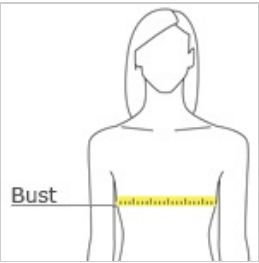

OGIO® Women's Racerback Pulse Tank. LOE322

STAY-COOL WICKING
 ULTRA-BREATHABLE
 FLATLOCK SEAMS FOR COMFORT
 REFLECTIVE DETAILS

- 4-ounce, 100% poly jersey body w ith stay-cool w icking technology
- 4.1-ounce, 100% poly mesh shoulder and back panels
- Self-fabric neck
- Reflective stacked O heat transfers at back
- OGIO heat transfer label for tag-free comfort
- Reflective O heat transfer at front left hem

CARE INSTRUCTIONS

Machine w ash cold w ith like colors. Do not bleach. Do not use fabric softener. Tumble dry low, remove promptly. Cool iron if needed. Do not dry clean.

front

back

HOW TO MEASURE

BUST

Measure under the arm and around the fullest part of the bust w ith arms dow n, keeping tape horizontal.

SIZE CHART

	XS	S	M	L	XL	2XL	3XL	4XL
Size	2	4/6	8/10	12/14	16/18	20/22	24/26	28/30
Bust	32-34	35-36	37-38	39-41	42-44	45-47	48-51	52-55

COLOR INFORMATION

Please note: PMS code information is shown only when an exact match is available.