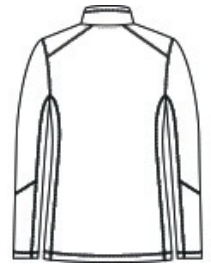

PORT AUTHORITY

Port Authority® Women's Arc Sweater Fleece Jacket L428

With a subtle heathered pattern, our Arc Sweater Fleece combines the comfort of a sweater with the unbeatable warmth of fleece. Works well on its own or as a multi-seasonal layer.

- 8.6-ounce, 100% polyester sweater fleece
- Anti-pill finish
- Molded center front zipper
- Reverse coil zippered hand pockets

CARE INSTRUCTIONS

Machine Wash Cold Gentle Cycle With Like Colors. Only Non-Chlorine Bleach When Needed. Tumble Dry Low. Cool Iron If Necessary.

front

back

HOW TO MEASURE

BUST

Measure under the arm and around the fullest part of the bust with arms down, keeping tape horizontal.

SIZE CHART

	XS	S	M	L	XL	XXL	3XL	4XL
Size	2	4/6	8/10	12/14	16/18	20/22	24/26	28/30
Bust	32-34	35-36	37-38	39-41	42-44	45-47	48-51	52-55