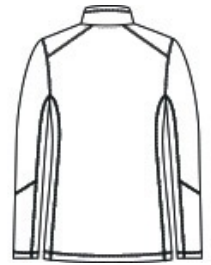

PORT AUTHORITY

Port Authority® Ladies Arc Sweater Fleece Jacket L428

With a subtle heathered pattern, our Arc Sweater Fleece combines the comfort of a sweater with the unbeatable warmth of fleece. Works well on its own or as a multi-seasonal layer.

- 8.6-ounce, 100% polyester sweater fleece
- Anti-pill finish
- Molded center front zipper
- Reverse coil zippered hand pockets

CARE INSTRUCTIONS

Machine Wash Cold Gentle Cycle With Like Colors. Only Non-Chlorine Bleach When Needed. Tumble Dry Low. Cool Iron If Necessary.

front

back

HOW TO MEASURE

BUST

Measure under the arm and around the fullest part of the bust with arms down, keeping tape horizontal.

SIZE CHART

	XS	S	M	L	XL	XXL	3XL	4XL
Size	2	4/6	8/10	12/14	16/18	20/22	24/26	28/30
Bust	32-34	35-36	37-38	39-41	42-44	45-47	48-51	52-55