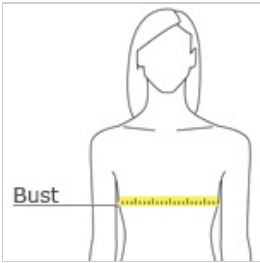

PORT AUTHORITY

Port Authority® Women's Arc Sweater Fleece Long Jacket L425

With a subtle heathered pattern, our Arc Sweater Fleece combines the comfort of a sweater with the unbeatable warmth of fleece. Works well on its own or as a multi-seasonal layer.

- 8.6-ounce, 100% polyester sweater fleece
- Anti-pill finish
- Two-way molded center front zipper
- Longer length
- Woven nylon trim details
- Open hand pockets

CARE INSTRUCTIONS

Machine Wash Cold Gentle Cycle With Like Colors. Only Non-Chlorine Bleach When Needed. Tumble Dry Low. Cool Iron if Necessary.

HOW TO MEASURE

BUST

Measure under the arm and around the fullest part of the bust with arms down, keeping tape horizontal.

SIZE CHART

	XS	S	M	L	XL	XXL	3XL	4XL
Size	2	4/6	8/10	12/14	16/18	20/22	24/26	28/30
Bust	32-34	35-36	37-38	39-41	42-44	45-47	48-51	52-55