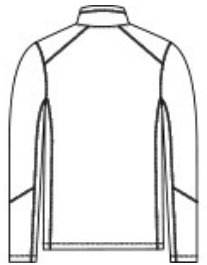

With a subtle heathered pattern, our Arc Sweater Fleece combines the comfort of a sweater with the unbeatable warmth of fleece. Works well on its own or as a multi-seasonal layer.

- 8.6-ounce, 100% polyester sweater fleece
- Anti-pill finish
- Molded center front zipper
- Reverse coil zippered hand pockets

**CARE INSTRUCTIONS**

Machine Wash Cold Gentle Cycle With Like Colors. Only Non-Chlorine Bleach When Needed. Tumble Dry Low. Cool Iron If Necessary.

front

back

**HOW TO MEASURE**

**CHEST WIDTH**

Measure under the arm and around the fullest part of the chest with arms down, keeping tape horizontal.