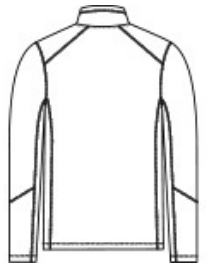

With a subtle heathered pattern, our Arc Sweater Fleece combines the comfort of a sweater with the unbeatable warmth of fleece. Works well on its own or as a multi-seasonal layer.

- 8.6-ounce, 100% polyester sweater fleece
- Anti-pill finish
- Molded center front zipper
- Reverse coil zippered hand pockets

CARE INSTRUCTIONS

Machine Wash Cold Gentle Cycle With Like Colors. Only Non-Chlorine Bleach When Needed. Tumble Dry Low. Cool Iron If Necessary.

front

back

HOW TO MEASURE

CHEST WIDTH

Measure under the arm and around the fullest part of the chest with arms down, keeping tape horizontal.

SIZE CHART

	XS	S	M	L	XL	2XL	3XL	4XL
Chest	32-34	35-37	38-40	41-43	44-46	47-49	50-53	54-57

COLOR INFORMATION

Deep Black
PMS BLACK C

Deep Smoke
Heather

Grey Smoke
Heather

Insignia Blue
Heather
PMS 7687C