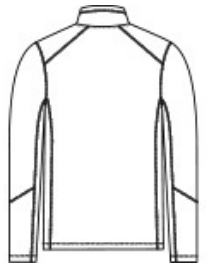

With a subtle heathered pattern, our Arc Sweater Fleece combines the comfort of a sweater with the unbeatable warmth of fleece. Works well on its own or as a multi-seasonal layer.

- 8.6-ounce, 100% polyester sweater fleece
- Anti-pill finish
- Molded center front zipper
- Reverse coil zippered hand pockets

CARE INSTRUCTIONS

Machine Wash Cold Gentle Cycle With Like Colors. Only Non-Chlorine Bleach When Needed. Tumble Dry Low. Cool Iron If Necessary.

front

back

HOW TO MEASURE

CHEST WIDTH

Measure under the arm and around the fullest part of the chest with arms down, keeping tape horizontal.