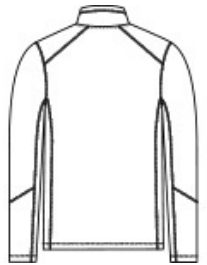

With a subtle heathered pattern, our Arc Sweater Fleece combines the comfort of a sweater with the unbeatable warmth of fleece. Works well on its own or as a multi-seasonal layer.

- 8.6-ounce, 100% polyester sweater fleece
- Anti-pill finish
- Molded center front zipper
- Reverse coil zippered hand pockets

CARE INSTRUCTIONS

Machine Wash Cold Gentle Cycle With Like Colors. Only Non-Chlorine Bleach When Needed. Tumble Dry Low. Cool Iron if Necessary.

front

back

HOW TO MEASURE

CHEST WIDTH

Measure under the arm and around the fullest part of the chest with arms down, keeping tape horizontal.