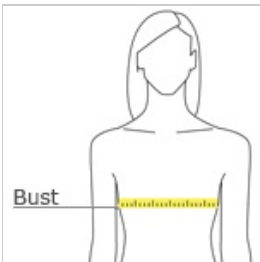

CARE INSTRUCTIONS

Machine wash cold. Tumble dry low. Do not bleach. Cool iron if necessary.

front

back

HOW TO MEASURE

BUST

Measure under the arm and around the fullest part of the bust with arms down, keeping tape horizontal.

SIZE CHART

	XS	S	M	L	XL	XXL	3XL	4XL
Size	0/1	3/5	7/9	11/13	15/17	19/21	21/23	23/25
Chest	30-31	32-33	34-35	36-37	38-40	41-43	44-46	47-49

COLOR INFORMATION

Please note: PMS code information is shown only when an exact match is available.