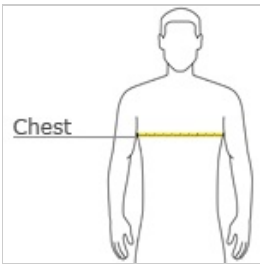

CARE INSTRUCTIONS

Machine wash cold. Tumble dry low. Do not bleach. Cool iron when necessary.

front

back

HOW TO MEASURE

CHEST WIDTH

Measure under the arm and around the fullest part of the chest with arms down, keeping tape horizontal.

SIZE CHART

	XS	S	M	L	XL	2XL	3XL	4XL
Chest	32-34	35-36	37-39	40-42	43-45	46-48	49-51	52-54

COLOR INFORMATION

Please note: PMS code information is shown only when an exact match is available.