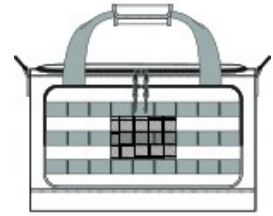

Compact-yet tactical feature-heavy-this gear bag is rugged and functional. Loop panels stand at the ready to display patches and badges.

- 600D polyester canvas
- D-shaped, zippered main compartment
- Interior storage pockets
- Web carry handles with padded handle w rap
- Adjustable, removable, padded shoulder strap
- Side daisy chains
- Front zippered pocket w ith daisy chain and loop panel for badges and patches
- Dimensions: 10"h x 16"l x 9.5"d

Note: Bags not intended for use by children 12 and under.

front

back

COLOR INFORMATION

Black
PMS BLACK C

Charcoal
PMS 426C

Coyote Brown
PMS 2326C

Olive Drab Green
PMS 7771C