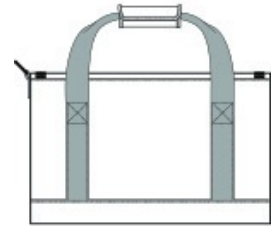

back

COLOR INFORMATION