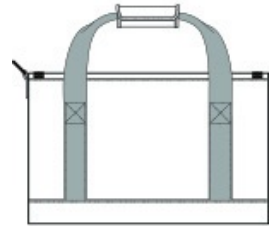

Compact-yet tactical feature-heavy-this gear bag is rugged and functional. Loop panels stand at the ready to display patches and badges.

- 600D polyester canvas
- D-shaped, zippered main compartment
- Interior storage pockets
- Web carry handles with padded handle w rap
- Adjustable, removable, padded shoulder strap
- Side daisy chains
- Front zippered pocket w ith daisy chain and loop panel for badges and patches
- Dimensions: 10"h x 16"l x 9.5"d

Note: Bags not intended for use by children 12 and under.

front

back