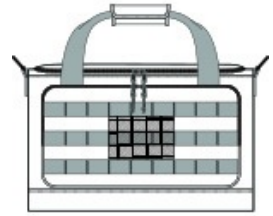

Compact-yet tactical feature-heavy-this gear bag is rugged and functional. Loop panels stand at the ready to display patches and badges.

- 600D polyester canvas
- D-shaped, zippered main compartment
- Interior storage pockets
- Web carry handles with padded handle w rap
- Adjustable, removable, padded shoulder strap
- Side daisy chains
- Front zippered pocket w ith daisy chain and loop panel for badges and patches
- Dimensions: 10"h x 16"l x 9.5"d

Note: Bags not intended for use by children 12 and under.

front

back