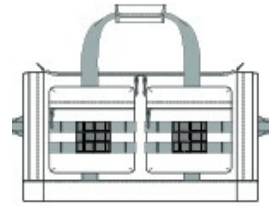

As versatile as it is functional, this rugged duffel is fit for the job, gym or travel. Loop panels stand at the ready to display patches and badges.

- 600D polyester canvas
- Large covered D-shaped zippered main compartment
- Interior storage pockets
- End zippered shoe compartment with ventilation
- End zippered pocket
- End web grab handles
- Web carry handles with padded handle wrap
- Adjustable, removable, padded shoulder strap
- Two front zippered pockets with daisy chains and loop panels for badges and patches
- Dimensions: 12"h x 22"l x 10"d

Note: Bags not intended for use by children 12 and under.

front

back