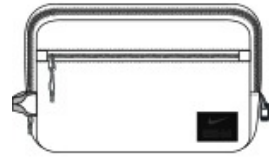

## CQ9470

This tote has a minimal design to help keep shoes and other extras secure in your travels between home, work and the gym.

- 100% polyester
- Top zips open wide so you can pack or unpack quickly
- Exterior zippered pocket keeps small items close and organized
- Convenient side handle so you can grab and go
- Ventilation to let your stuff breathe
- Contrast welded swoosh design trademark
- Dimensions: 12"l x 6"w x 7"h; Approx. 671 cubic inches

\*\*

front

back