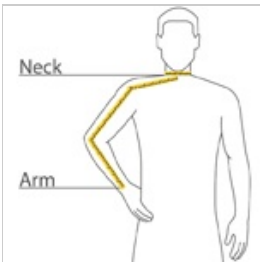

CARE INSTRUCTIONS

Machine wash cold, inside out with like colors, only non-chlorine bleach when needed. Tumble dry medium. Medium/hot iron, do not iron decoration.

front

back

HOW TO MEASURE

NECK

Measure around the fullest part of the neck at the base.

ARM

Place hand on hip. Start at the center of the back of the neck and measure across the shoulder, to the elbow, and then down to the wrist.

COLOR INFORMATION