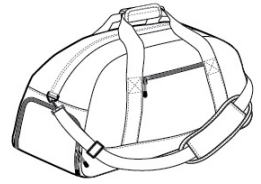

Basic Large Duffel. BG980

A versatile, classic duffel in solid colors.

- 600 denier polyester canvas
- Large center opening for easy packing
- Interior zippered pocket
- Front zippered pocket for easy decoration
- Zippered end pocket for shoes, towels or gear
- Built-in bottom board for shape retention and strength
- Detachable, adjustable, padded shoulder strap
- Dimensions: 13" h x 23.5" w x 11.5" d; Approx. 3,513 cubic inches

Note: Bags not intended for use by children 12 and under.
Includes a California Prop 65 and social responsibility hangtag.

front

back

COLOR INFORMATION

Black
PMS BLACK C

Navy
PMS 532 C

Red
PMS 207 C

Royal
PMS 7687 C