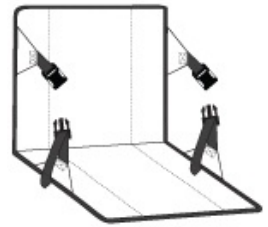

back

COLOR INFORMATION

Please note: PMS code information is shown only when an exact match is available.

Black
PMS BLACK C

Navy
PMS 533C

Red
PMS 193 C

Royal
PMS 7687C