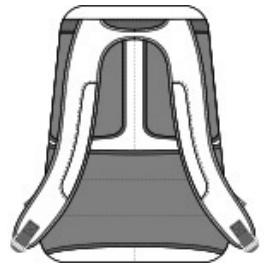

PORT AUTHORITY

Port Authority® Exec Backpack. BG223

- 1,680D ballistic polyester (solid); 300D two-tone poly/1,680D polyester (heather)
- Spacious main compartment
- Dedicated zippered laptop compartment
- Front zippered pocket with extensive organization panel
- Tricot-lined valuables pocket
- Air mesh shoulder straps
- Side mesh pocket
- Tech nylon zipper pulls
- Padded mesh luggage trolley pass through on back
- Laptop sleeve dimensions: 17" h x 13" w
- Dimensions: 18.75" h x 14.5" w x 8.75" d; Approx. 2,379 cubic inches

Note: Bags not intended for use by children 12 and under.

front

back

COLOR INFORMATION

Black
PMS BLACK C

Graphite Heather/
Black
PMS BLACK C