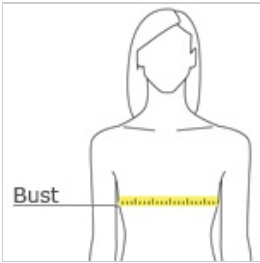

BELLA+CANVAS.

**BELLA+CANVAS® Women's Slouchy Tee.
BC8816**

- Slouchy fit
- Tear-away label
- Scoop neck
- Side seamed
- Subtle curved bottom hem
- Solid Colors: 3.7-ounce, 65/35 poly/viscose, 32 singles
- Triblend Colors: 3.8-ounce, 50/25/25 poly/Airlume combed and ring spun cotton/rayon, 40 singles

CARE INSTRUCTIONS

Machine wash warm, inside out, with like colors. Only non-chlorine bleach. Tumble dry low. Medium iron. Do not iron decoration. Do not dry clean.

front

back

HOW TO MEASURE

BUST

Measure under the arm and around the fullest part of the bust with arms down, keeping tape horizontal.

SIZE CHART

	S	M	L	XL	2XL
Size	6-8	8-10	10-12	14-18	20-22
Chest	30-32	32-33 1/2	33 1/2- 35 1/2	35 1/2- 37 1/2	37 1/2- 39 1/2

COLOR INFORMATION

Please note: PMS code information is shown only when an exact match is available.