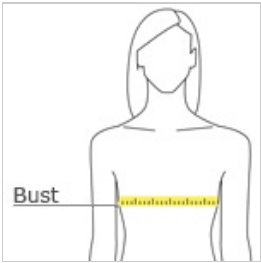

BELLA+CANVAS.

**BELLA+CANVAS® Women's Slouchy Tee.
BC8816**

- Slouchy fit
- Tear-away label
- Scoop neck
- Side seamed
- Subtle curved bottom hem
- Solid Colors: 3.7-ounce, 65/35 poly/viscose, 32 singles
- Triblend Colors: 3.8-ounce, 50/25/25 poly/Airlume combed and ring spun cotton/rayon, 40 singles

CARE INSTRUCTIONS

Machine wash warm, inside out, with like colors. Only non-chlorine bleach. Tumble dry low. Medium iron. Do not iron decoration. Do not dry clean.

front

back

HOW TO MEASURE

BUST

Measure under the arm and around the fullest part of the bust with arms down, keeping tape horizontal.

SIZE CHART

	S	M	L	XL	2XL
Size	6-8	8-10	10-12	14-18	20-22
Chest	30-32	32-33 1/2	33 1/2- 35 1/2	35 1/2- 37 1/2	37 1/2- 39 1/2

COLOR INFORMATION

Black
PMS BLACK C

Blue Triblend
PMS 7682CP

Charcoal-Black
Triblend
PMS Black 7CP