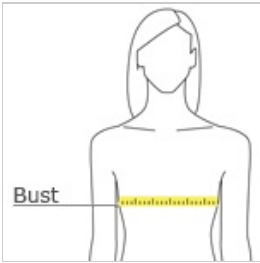

BELLA+CANVAS.

BELLA+CANVAS® Women's Jersey Racerback Tank. BC6008

- Relaxed fit
- Tear-away label
- Side seamed
- 4.2-ounce, 100% Airlume combed and ring spun cotton, 32 singles
- Athletic Heather: 4.2-ounce, 90/10 Airlume combed and ring spun cotton/poly, 32 singles
- Dark Grey Heather: 4.2-ounce, 52/48 Airlume combed and ring spun cotton/poly, 32 singles

CARE INSTRUCTIONS

Machine wash warm, inside out, with like colors. Only non-chlorine bleach. Tumble dry low. Medium iron. Do not iron decoration. Do not dry clean.

front

back

HOW TO MEASURE

BUST

Measure under the arm and around the fullest part of the bust with arms down, keeping tape horizontal.

SIZE CHART

	S	M	L	XL	2XL
Size	6-8	8-10	10-12	14-18	20-22
Bust	30-32	32-33 1/2	33 1/2- 35 1/2	35 1/2- 37 1/2	37 1/2- 39 1/2

COLOR INFORMATION

Athletic Heather
PMS 428U

Black
PMS Black C

Dark Grey Heather
PMS 426C