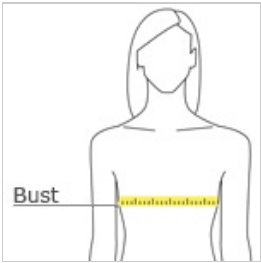

**BELLA+CANVAS.**

**BELLA+CANVAS® Women's Jersey Racerback Tank. BC6008**

- Relaxed fit
- Tear-away label
- Side seamed
- 4.2-ounce, 100% Airlume combed and ring spun cotton, 32 singles
- Athletic Heather: 4.2-ounce, 90/10 Airlume combed and ring spun cotton/poly, 32 singles
- Dark Grey Heather: 4.2-ounce, 52/48 Airlume combed and ring spun cotton/poly, 32 singles

**CARE INSTRUCTIONS**

Machine wash warm, inside out, with like colors. Only non-chlorine bleach. Tumble dry low. Medium iron. Do not iron decoration. Do not dry clean.

front

back

**HOW TO MEASURE**

**BUST**

Measure under the arm and around the fullest part of the bust with arms down, keeping tape horizontal.

**SIZE CHART**

	S	M	L	XL	2XL
Size	6-8	8-10	10-12	14-18	20-22
Bust	30-32	32-33 1/2	33 1/2- 35 1/2	35 1/2- 37 1/2	37 1/2- 39 1/2