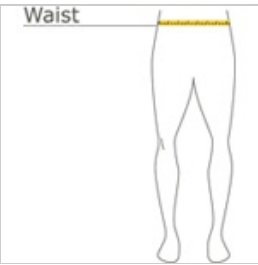

BELLA+CANVAS.

**BELLA+CANVAS® Unisex Sponge Fleece
Sweatshort BC3724**

- Comfortable waistband and draw string
- Lined side pockets
- Athletic silhouette
- 8-ounce, 52/48 Airlume combed and ring spun cotton/poly fleece, 32 singles
- 8-ounce, 90/10 Airlume combed and ring spun cotton/poly fleece, 32 singles (Athletic Heather)

CARE INSTRUCTIONS

Machine Wash Warm, Inside Out, With Like Colors. Only Non-Chlorine Bleach. Tumble Dry Low. Medium Iron. Do Not Iron Decorate . Do Not Dry Clean.

front

back

HOW TO MEASURE

WAIST

Measure around the smallest part of the natural waist.

SIZE CHART

	XS	S	M	L	XL	2XL
Waist	26-28	30-32	32-34	34-36	36-38	38-42

COLOR INFORMATION

Please note: PMS code information is shown only when an exact match is available.

Athletic Heather
PMS COOL GRAY
5C

Black
PMS BLACK C