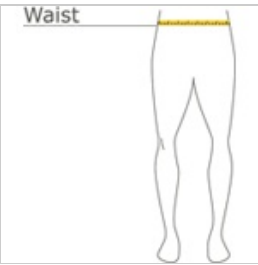

# BELLA+CANVAS® Unisex Sponge Fleece Sweatshort BC3724

- Comfortable waistband and draw string
- Lined side pockets
- Athletic silhouette
- 8-ounce, 52/48 Airlume combed and ring spun cotton/poly fleece, 32 singles
- 8-ounce, 90/10 Airlume combed and ring spun cotton/poly fleece, 32 singles (Athletic Heather)

### HOW TO MEASURE

#### WAIST

Measure around the smallest part of the natural waist.

### SIZE CHART

	XS	S	M	L	XL	2XL
Waist	26-28	30-32	32-34	34-36	36-38	38-42