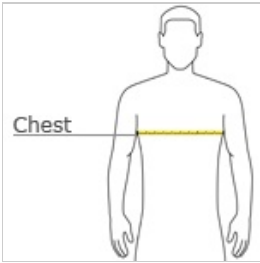

# BELLA+CANVAS<sup>®</sup> Youth Sponge Fleece Pullover Hoodie BC3719Y

- Tear-away label
- Side seamed
- Solid Colors: 7-ounce, 52/48 Airlume combed and ring spun cotton/poly fleece, 32 singles
- Athletic Heather: 7-ounce, 90/10 Airlume combed and ring spun cotton/poly fleece, 32 singles

#### HOW TO MEASURE

#### CHEST WIDTH

Measure under the arm and around the fullest part of the chest with arms down, keeping tape horizontal.