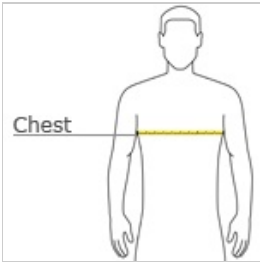

HOW TO MEASURE

CHEST WIDTH

Measure under the arm and around the fullest part of the chest with arms down, keeping tape horizontal.

SIZE CHART

	XS	S	M	L	XL	2XL	3XL
Chest	31-34	34-37	38-41	42-45	46-49	50-53	54-57

COLOR INFORMATION

Please note: PMS code information is shown only when an exact match is available.

Athletic Heather PMS 428U	Black Heather PMS BLACK 7CP	Dark Grey Heather PMS 426C	Deep Heather PMS 2333CP	Heather Cardinal PMS 7421C	Heather Grass Green PMS 3425UP	Heather Navy PMS 2379C	Heather Red PMS 193C	Heather Slate PMS 2168UP	Heather True Royal PMS 286CP