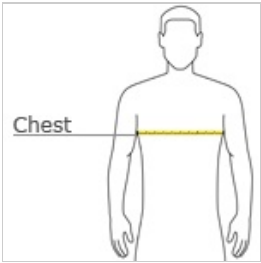

BELLA+CANVAS.

BELLA+CANVAS® Youth Jersey Short Sleeve Tee. BC3001Y

- Classic fit
- Tear-away label
- Side seamed
- Solid Colors: 4.2-ounce, 100% Airlume combed and ring spun cotton, 32 singles

CARE INSTRUCTIONS

Machine wash warm, inside out, with like colors. Only non-chlorine bleach. Tumble dry low. Medium iron. Do not iron decoration. Do not dry clean.

front

back

HOW TO MEASURE

CHEST WIDTH

Measure under the arm and around the fullest part of the chest with arms down, keeping tape horizontal.

SIZE CHART

	S	M	L	XL
Size	6-8	10-12	14-16	18-20
Chest	28-30	30-32	32-34	34-36

COLOR INFORMATION

Please note: PMS code information is shown only when an exact match is available.

Asphalt
PMS BLACK 7U

Black
PMS Black C