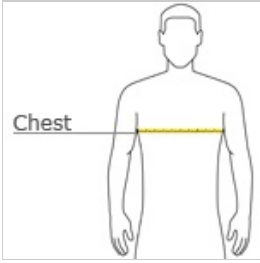

BELLA+CANVAS.

BELLA+CANVAS® Unisex Jersey Short Sleeve Tee. BC3001

- Retail fit
- Tear-away label
- Side seamed
- Shoulder taping
- Solid Colors: 4.2-ounce, 100% Airlume combed and ring spun cotton, 32 singles
- Ash: 99/1 Airlume combed and ring spun cotton/poly
- Athletic Heather/Black Heather: 90/10 Airlume combed and ring spun cotton/poly
- Heather CVC/Blend Colors: 52/48 Airlume combed and ring spun cotton/poly
- Prism: 99/1 Airlume combed and ring spun cotton/poly

CARE INSTRUCTIONS

Machine wash warm, inside out, with like colors. Only non-chlorine bleach. Tumble dry low. Medium iron. Do not iron decoration. Do not dry clean.

front

back

HOW TO MEASURE

CHEST WIDTH

Measure under the arm and around the fullest part of the chest with arms down, keeping tape horizontal.

SIZE CHART

	XS	S	M	L	XL	2XL	3XL	4XL	5XL
Chest	31-34	34-37	38-41	42-45	46-49	50-53	54-57	58-61	62-65

COLOR INFORMATION

Aqua PMS 7459C	Army PMS 418CP	Ash PMS 428CP	Asphalt PMS BLACK 7U	Autumn	Baby Blue PMS 2205UP	Berry PMS 233CP	Black PMS BLACK C	Brown PMS 440CP	Burnt Orange PMS 159C	Canvas Red PMS 201C
Cardinal PMS 194C	Charity Pink PMS 212CP	Columbia Blue PMS 2387C	Coral PMS 2024U	Dark Grey PMS 432CP	Dark Olive	Deep Teal PMS 3025CP	Evergreen PMS 343C	Forest PMS 5535 C	Gold PMS 137C	Kelly PMS 341C
Leaf PMS 2263CP	Light Blue PMS 5435C	Lilac	Maize Yellow PMS 7548CP	Maroon PMS 7643C	Mauve PMS 7524U	Military Green PMS 2410UP	Mint PMS 344C	Mustard	Natural PMS 7500CP	Navy PMS 533C