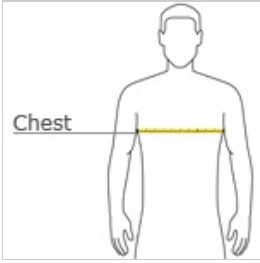

BELLA+CANVAS.

BELLA+CANVAS® Unisex Jersey Short Sleeve Tee. BC3001

- Retail fit
- Tear-away label
- Side seamed
- Shoulder taping
- Solid Colors: 4.2-ounce, 100% Airlume combed and ring spun cotton, 32 singles
- Ash: 99/1 Airlume combed and ring spun cotton/poly
- Athletic Heather/Black Heather: 90/10 Airlume combed and ring spun cotton/poly
- Heather CVC/Blend Colors: 52/48 Airlume combed and ring spun cotton/poly
- Prism: 99/1 Airlume combed and ring spun cotton/poly

CARE INSTRUCTIONS

Machine wash warm, inside out, with like colors. Only non-chlorine bleach. Tumble dry low. Medium iron. Do not iron decoration. Do not dry clean.

front

back

HOW TO MEASURE

CHEST WIDTH

Measure under the arm and around the fullest part of the chest with arms down, keeping tape horizontal.