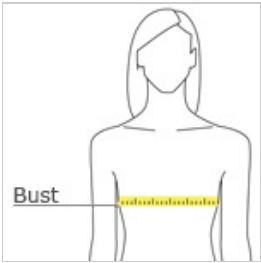

- 3.8-ounce, 100% ring spun combed cotton
- Classic fit
- Tear-away label
- Set-in ribbed neckband

Alternative Apparel reserves the right to prohibit the addition to any Alternative Apparel product any mark, name, design or logo that does not meet the high standards of the brand. Please contact your sales representative with questions. These products may not be resold without embellishment.

CARE INSTRUCTIONS

Machine wash cold. Tumble dry low or hang dry.

front

back

HOW TO MEASURE

BUST

Measure under the arm and around the fullest part of the bust with arms down, keeping tape horizontal.

SIZE CHART

	XS	S	M	L	XL	2XL
Bust	30-31	32-33	34-35	36-37	38-39	40-41

COLOR INFORMATION

Please note: PMS code information is shown only when an exact match is available.