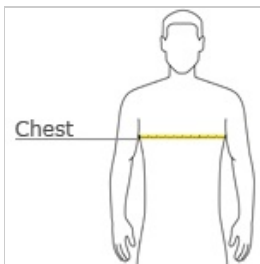

CARE INSTRUCTIONS

Machine Wash Cold With Like Colors. Do Not Bleach. Tumble Dry Low. Remove Promptly. Do Not Iron.

front

back

HOW TO MEASURE

CHEST WIDTH

Measure under the arm and around the fullest part of the chest with arms down, keeping tape horizontal.

SIZE CHART

	S	M	L	XL	2XL	3XL
Chest	39-40	41-42	43-45	46-48	49-51	52-54

COLOR INFORMATION

Please note: PMS code information is shown only when an exact match is available.

Black/ White
PMS BLACK C

Navy/ White
PMS 282C