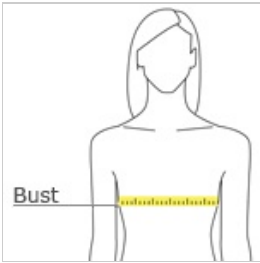

Jerzees® Women's Snow Heather Jersey V-Neck T-Shirt 88WV

- 5.2-ounce, 88/12 poly/ring spun cotton jersey
- Classic fit
- Tear-away label
- 1x1 rib knit V-neck
- Shoulder to shoulder taping
- Side seamed
- Double-needle sleeves and hem

front

HOW TO MEASURE

BUST

Measure under the arm and around the fullest part of the bust with arms down, keeping tape horizontal.

SIZE CHART

	S	M	L	XL	2XL	3XL
Size	4/6	8/10	12/14	16/18	20/22	24/26
Bust	35-36	37-38	39-41	42-44	45-47	48-51