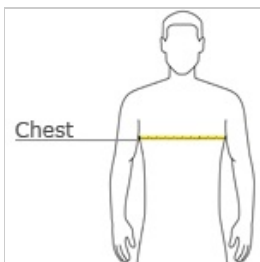

- 4.5-ounce, 100% ring spun US cotton
- 90/10 ring spun cotton/poly (Antique Cherry Red, Antique Heliconia, Antique Sapphire, and Sport Grey)
- 50/50 ring spun cotton/poly (Graphite Heather)
- 65/35 poly/ring spun cotton (Dark Heather, Heather Berry, Heather Cardinal, Heather Galapagos Blue, Heather Heliconia, Heather Indigo, Heather Irish Green, Heather Maroon, Heather Military Green, Heather Navy, Heather Orange, Heather Purple, Heather Radiant Orchid, Heather Royal, Heather Red and Heather Sapphire)
- Non-topstitched rib collar
- Taped neck and shoulders
- Recycled, high-performing black tear-away label
- Modern classic fit, seamless body
- Double-needle sleeves and hem

### HOW TO MEASURE

#### CHEST WIDTH

Measure under the arm and around the fullest part of the chest with arms down, keeping tape horizontal.