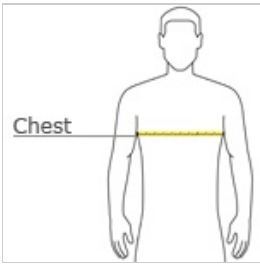

- 4.5-ounce, 100% ring spun US cotton
- 90/10 ring spun cotton/poly (Antique Cherry Red, Antique Heliconia, Antique Sapphire, and Sport Grey)
- 50/50 ring spun cotton/poly (Graphite Heather)
- 65/35 poly/ring spun cotton (Dark Heather, Heather Galapagos Blue, Heather Berry, Heather Cardinal, Heather Heliconia, Heather Irish Green, Heather Maroon, Heather Military Green, Heather Navy, Heather Orange, Heather Purple, Heather Indigo, Heather Royal, Heather Red and Heather Sapphire)
- Non-topstitched rib collar
- Taped neck and shoulders
- Recycled, high-performing black tear-away label
- Modern classic fit, seamless body
- Double-needle sleeves and hem

front

back

Please note: This product is transitioning from tear-away labels to recycled, high-performing black tear-away labels. Your order may contain a combination of both labels.

HOW TO MEASURE

CHEST WIDTH

Measure under the arm and around the fullest part of the chest with arms down, keeping tape horizontal.

SIZE CHART

	S	M	L	XL	2XL	3XL	4XL	5XL
Chest	34-36	38-40	42-44	46-48	50-52	54-56	58-60	62-64

COLOR INFORMATION