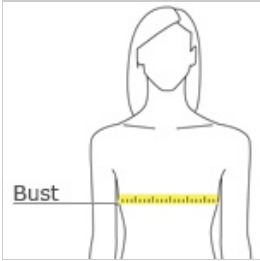

# Gildan® Ladies Heavy Cotton™ 100% Cotton Long Sleeve T-Shirt. 5400L

- 5.3-ounce, 100% cotton
- 90/10 cotton/poly (Sport Grey)
- Non-topstitched, classic width, rib collar
- Tearaway label
- Semi-fitted side-seamed body

#### HOW TO MEASURE

#### BUST

Measure under the arm and around the fullest part of the bust with arms down, keeping tape horizontal.