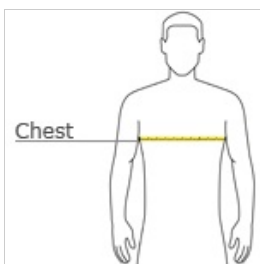

Youth Beefy-T[®] 100% Cotton T-Shirt. 5380

- 6.1-ounce, 100% ring spun cotton
- 99/1 cotton/poly (Ash)
- 90/10 cotton/poly (Light Steel)
- Tag-free label
- Shoulder-to-shoulder taping
- Double-needle sleeves and hem
- Side seams

front

back

HOW TO MEASURE

CHEST WIDTH

Measure under the arm and around the fullest part of the chest with arms down, keeping tape horizontal.

SIZE CHART

	M	L	XL	XS
Size	10/12	14/16	18/20	2/4

COLOR INFORMATION