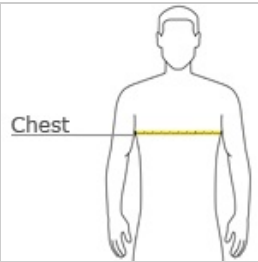

### HOW TO MEASURE

#### CHEST WIDTH

Measure under the arm and around the fullest part of the chest with arms down, keeping tape horizontal.

### SIZE CHART

	S	M	L	XL	2XL	3XL	4XL	5XL
Chest	34-36	38-40	42-44	46-48	50-52	54-56	58-60	62-64