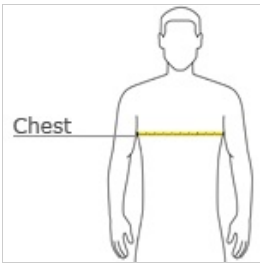

Heavy Cotton™ 100% Cotton T-Shirt. 5000

- 5.3-ounce, 100% US cotton
- 99/1 cotton/poly (Ash)
- 90/10 cotton/poly (Sport Grey, Antique Cherry Red, Antique Irish Green, Antique Jade Dome, Antique Orange, Antique Sapphire)
- 50/50 cotton/poly (Blackberry, Dark Heather, Heather Military Green, Heather Navy, Heather Radiant Orchid, Heather Red, Heather Sapphire, Lilac, Midnight, Neon Blue, Neon Green, Russet, Sunset, Tweed, Safety Green, Safety Orange, Safety Pink, Graphite Heather)
- Non-topstitched, classic width, rib collar
- Taped neck and shoulders
- Recycled, high-performing black tear-away label
- Classic fit, seamless body

front

back

Due to the nature of 50/50 cotton/poly neon fabrics, special care must be taken throughout the printing process.
 Please note: This product is transitioning from tear-away labels to recycled, high-performing black tear-away labels.
 Your order may contain a combination of both labels.

HOW TO MEASURE

CHEST WIDTH
 Measure under the arm and around the fullest part of the chest with arms down, keeping tape horizontal.

SIZE CHART

	S	M	L	XL	2XL	3XL	4XL	5XL
Chest	34-36	38-40	42-44	46-48	50-52	54-56	58-60	62-64