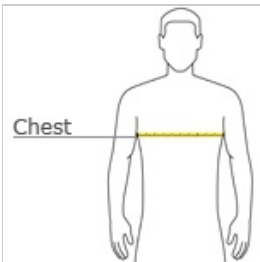

Heavy Cotton™ 100% Cotton T-Shirt. 5000

- 5.3-ounce, 100% US cotton
- 99/1 cotton/poly (Ash)
- 90/10 cotton/poly (Sport Grey, Antique Cherry Red, Antique Irish Green, Antique Jade Dome, Antique Orange, Antique Sapphire)
- 50/50 cotton/poly (Blackberry, Dark Heather, Heather Military Green, Heather Navy, Heather Radiant Orchid, Heather Red, Heather Sapphire, Lilac, Midnight, Neon Blue, Neon Green, Russet, Sunset, Tweed, Safety Green, Safety Orange, Safety Pink, Graphite Heather)
- Non-topstitched, classic width, rib collar
- Taped neck and shoulders
- Recycled, high-performing black tear-away label
- Classic fit, seamless body

Please note: This product is transitioning from tear-away labels to recycled, high-performing black tear-away labels. Your order may contain a combination of both labels.

front

back

HOW TO MEASURE

CHEST WIDTH

Measure under the arm and around the fullest part of the chest with arms down, keeping tape horizontal.

SIZE CHART

	S	M	L	XL	2XL	3XL	4XL	5XL
Chest	34-36	38-40	42-44	46-48	50-52	54-56	58-60	62-64

COLOR INFORMATION