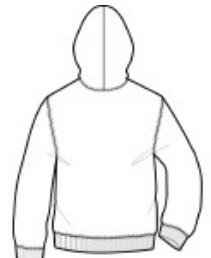

back

SIZE CHART

	XS	S	M	L	XL
Size	6/8	10/12	14/16	18/20	22/24

COLOR INFORMATION

Please note: PMS code information is shown only when an exact match is available.

*Not all sizes are available in every color.