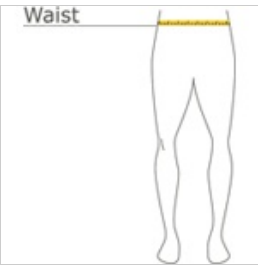

Heavy Blend™ Sweatpant. 18200

- 8-ounce, 50/50 cotton/poly
- Covered elastic waistband with draw cord
- Elastic cuffs
- Double-needle bottom hem
- Recycled, high-performing black tear-away label

Please note: This product is transitioning from tear-away labels to recycled, high-performing black tear-away labels.

Your order may contain a combination of both labels.

HOW TO MEASURE

WAIST

Measure around the smallest part of the natural waist.

SIZE CHART

	S	M	L	XL	2XL
Waist	24-26	28-29	30-31	32-33	36-37

COLOR INFORMATION