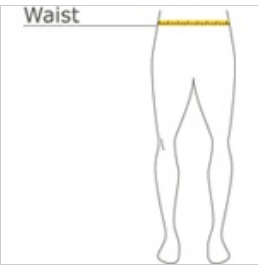

Heavy Blend™ Sweatpant. 18200

- 8-ounce, 50/50 cotton/poly
- Covered elastic waistband with draw cord
- Elastic cuffs
- Double-needle bottom hem
- Recycled, high-performing black tear-away label

Please note: This product is transitioning from tear-away labels to recycled, high-performing black tear-away labels. Your order may contain a combination of both labels.

HOW TO MEASURE

WAIST
Measure around the smallest part of the natural waist.

SIZE CHART

	S	M	L	XL	2XL
Waist	24-26	28-29	30-31	32-33	36-37

COLOR INFORMATION

Please note: PMS code information is shown only when an exact match is available.