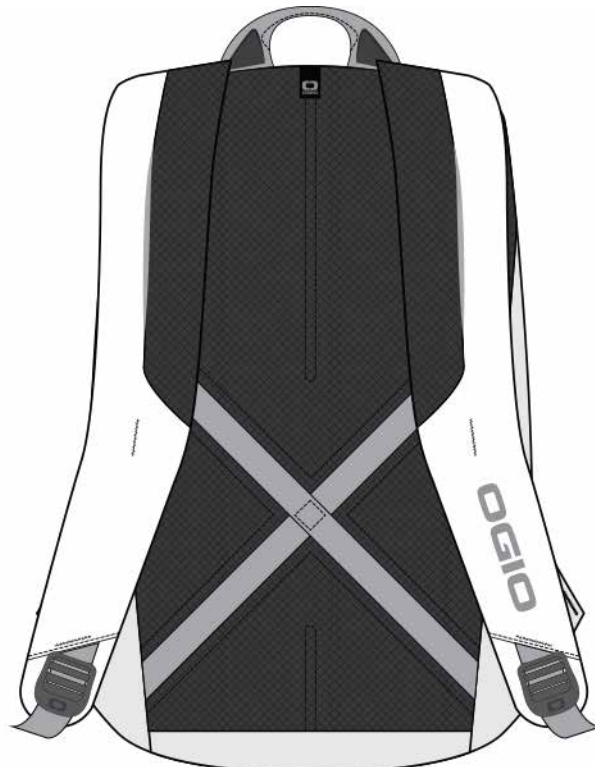

## OGIO® Basis Pack. 91003

This streamlined OGIO pack ensures you won't sacrifice smart organization for street-ready style.

- This streamlined OGIO pack ensures you won't sacrifice smart organization for street-ready style.
- 600D rhombus poly/600D poly
- Rear-entry, padded, divided laptop and tablet/e-reader compartment
- Soft-lined, zippered top pocket for valuables or change
- Dual side beverage pockets
- Ergonomic back panel with mesh for breathability
- Integrated X-shaped luggage trolley strap on back
- Laptop sleeve: 15"h x 10.5"w x 1"d; fits most 15" laptops
- Dimensions: 19"h x 11"w x 7"d
- Capacity: 1,500 cu.in./25 L
- Weight: 1 lb./0.73 kg

### COLOR INFORMATION

Black  
PMS NTR  
BLACK C

Tarmac/Orange  
PMS 1655C/  
7540C

Cobalt Blue  
PMS 7686C

Ripped Red  
PMS 200C

FRONT VIEW

BACK VIEW