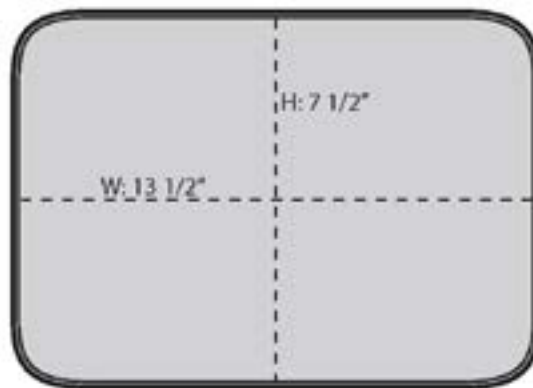

- 600 denier polyester printed canvas with 600 denier polyester canvas accents
- Heat-sealed, water-resistant lining
- Interior zippered mesh pocket for utensils
- Two large side mesh elastic-trimmed pockets
- Removable, reinforced bottom
- Large front slip pocket for easy decoration access
- Dimensions: 12.25”h x 14”w x 8”d; Approx. 1,372 cubic inches

### COLOR INFORMATION

Realtree Xtra/  
Black  
PATTERNED

FRONT VIEW

BACK VIEW

TOP VIEW