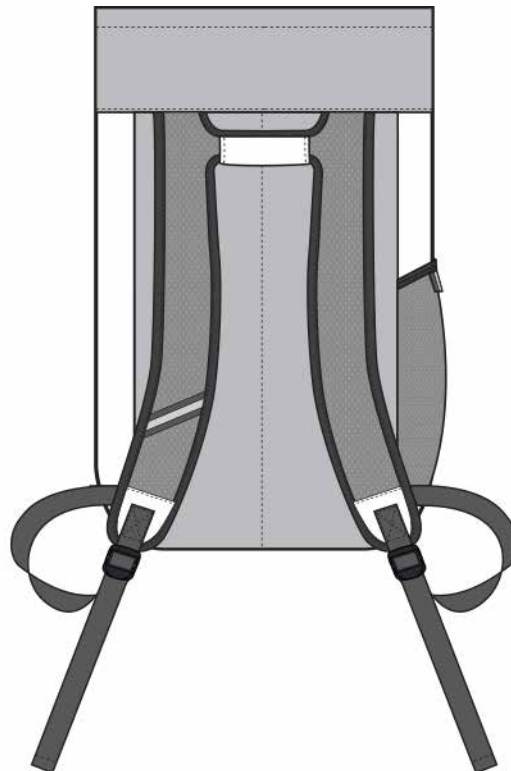

We merged the best features of a pack and a cinch to create this versatile backpack.

- 300 denier polyester, 210 denier polyester
- Drawstring top closure
- Interior hanging pocket with hook and loop closure for easy access to small items
- Spacer mesh comfort straps with built-in grab handle and reflective trim
- Lightly padded back for structure and comfort
- Front slip pocket for easy decoration
- Reflective webbing tab on slip pocket and side mesh beverage pocket
- Dimensions: 20”h x 15”w x 5”d; Approx. 1,500 cubic inches

Note: Bags not intended for use by children 12 and under.

COLOR INFORMATION

Black/Black
PMS NTR
BLACK C

Chili Red/Black
PMS 201C/
NTR BLACK C

Dark Charcoal/
Black
PMS 7540C/
NTR BLACK C

Royal/Black
PMS 7687C/
NTR BLACK C

FRONT VIEW

BACK VIEW