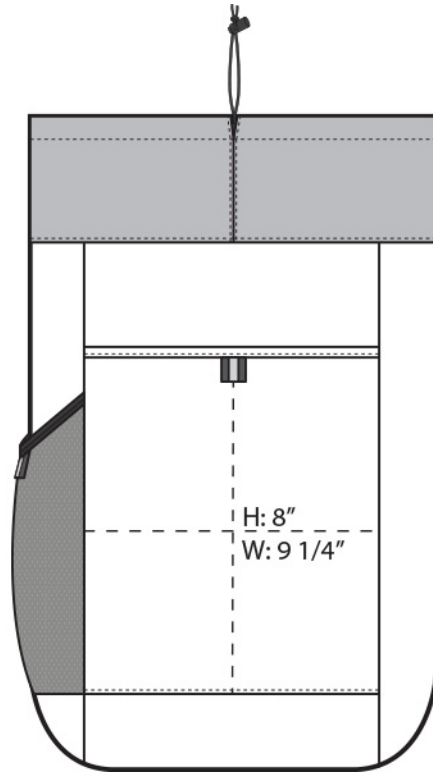

We merged the best features of a pack and a cinch to create this versatile backpack.

- 300 denier polyester, 210 denier polyester
- Drawstring top closure
- Interior hanging pocket with hook and loop closure for easy access to small items
- Spacer mesh comfort straps with built-in grab handle and reflective trim
- Lightly padded back for structure and comfort
- Front slip pocket for easy decoration
- Reflective webbing tab on slip pocket and side mesh beverage pocket
- Dimensions: 20”h x 15”w x 5”d; Approx. 1,500 cubic inches

Note: Bags not intended for use by children 12 and under.

COLOR INFORMATION

Black/Black
PMS NTR
BLACK C

Chili Red/Black
PMS 201C/
NTR BLACK C

Dark Charcoal/
Black
PMS 7540C/
NTR BLACK C

Royal/Black
PMS 7687C/
NTR BLACK C

FRONT VIEW

BACK VIEW