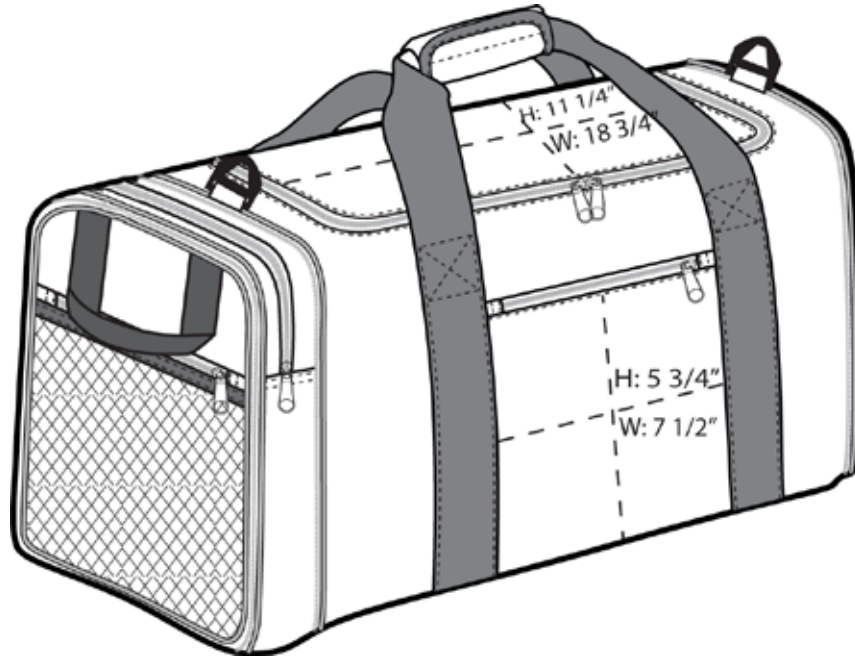

Port Authority® Packable Travel Duffel BG114

Found the perfect souvenir but your suitcase is overflowing? Our Packable Travel Duffel zips into itself for easy packing. Simply unzip for a roomy duffel just right for clothes and treasures.

- 600 denier polyester
- Detachable, adjustable shoulder strap
- Expandable zippered end pocket
- Front zippered pocket
- Zippered mesh end pocket
- Dimensions: 12”h x 23”w x 11”d (expanded); 12”h x 1”w x 11”d (compacted); Approx. 3,036 cubic inches (expanded)

Note: Bags not intended for use by children 12 and under.

COLOR

Black
PMS NTR BLACK C

Red
PMS 207 C

Royal
PMS 7687 C

Front View

Back View

Above zipper pocket:
 $H: 2 \frac{3}{4}"$
 $W: 10 \frac{3}{4}"$

Below zipper pocket:
 $H: 8 \frac{3}{4}"$
 $W: 1 \frac{3}{4}"$

Packed View

Note: Best graphic placement should be per the embellisher/screen printer recommendations.