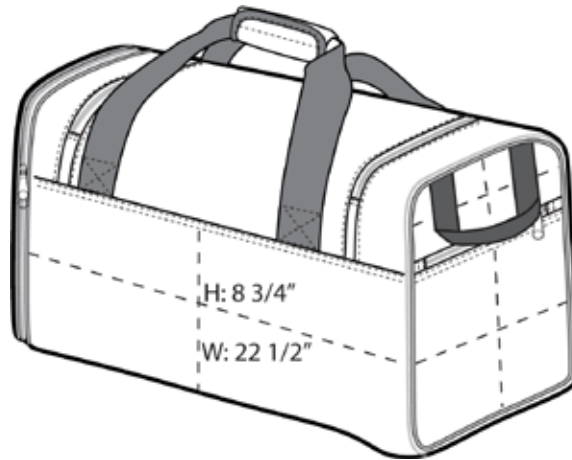

- 600 denier polyester
- Detachable, adjustable shoulder strap
- Expandable zippered end pocket
- Front zippered pocket
- Zippered mesh end pocket
- Dimensions: 12”h x 23”w x 11”d (expanded); 12”h x 1”w x 11”d (compacted); Approx. 3,036 cubic inches (expanded)

Note: Bags not intended for use by children 12 and under.

COLOR

Black
PMS NTR BLACK C

Red
PMS 207 C

Royal
PMS 7687 C

Front View

Back View

Above zipper pocket:
 $H: 2 \frac{3}{4}"$
 $W: 10 \frac{3}{4}"$

Below zipper pocket:
 $H: 8 \frac{3}{4}"$
 $W: 1 \frac{3}{4}"$

Packed View

Note: Best graphic placement should be per the embellisher/screen printer recommendations.