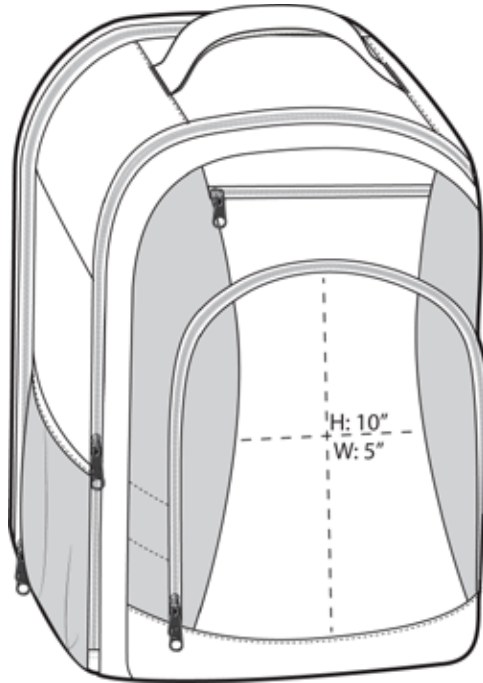

PORT AUTHORITY®

Port Authority® Commuter Backpack BG205

Our durable backpack has a checkpoint-friendly clamshell opening—making it ready to go while safeguarding your laptop and tablet. Coordinates with the Commuter Brief (BG307, sold separately).

- 1,680 denier ballistic polyester
- Padded back for comfort
- Web top handle
- Ergonomic, adjustable, padded shoulder straps
- Interior fan-file divider
- Soft, tricot-lined zippered pocket for valuables
- Front organization panel with media pockets, business card pocket and pen holders
- Pullman handle attachment strap
- Laptop sleeve dimensions: 12”h x 12”w x 1”d; fits most 15” laptops
- Dimensions: 17”h x 12”w x 8”d; Approx. 1,632 cubic inches

Note: Bags not intended for use by children 12 and under.

COLOR

Black
PMS NTR BLACK C

Front View

Back View

Note: Best graphic placement should be per the embellisher/screen printer recommendations.