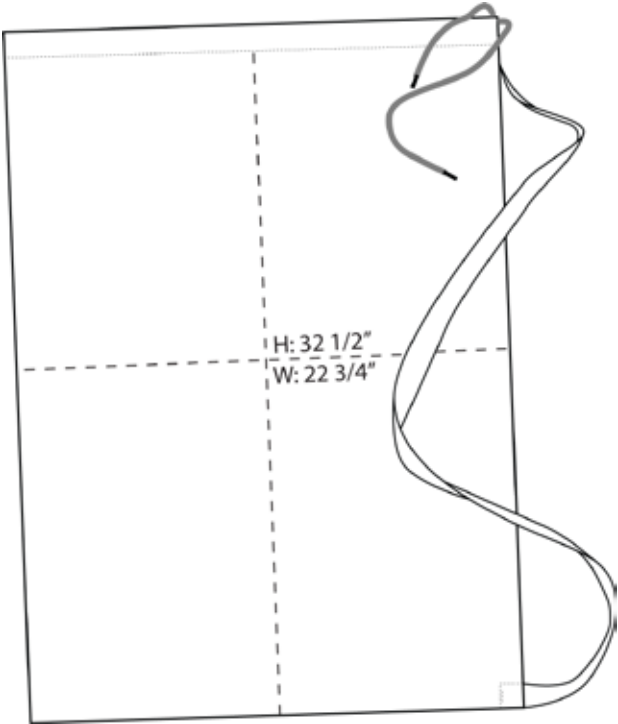

## Port & Company® Laundry Bag B085

---

A classic favorite for colleges, camps and overnights.

- 100% cotton
- Drawcord closure
- Self-fabric shoulder strap
- Dimensions: 33.5"h x 23.75"w; Approx. 795 cubic inches

### COLOR

Black  
PMS BLACK 7 C

Natural  
PMS 7500 C

**Port & Company® Laundry Bag B085**

Front View

Back View

Note: Best graphic placement should be per the embellisher/screen printer recommendations.