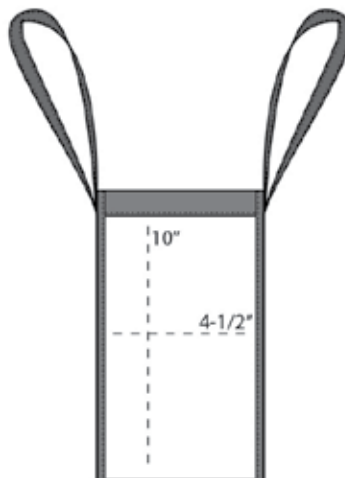

This see-through tote meets the policies for stadiums, concerts and events that allow clear bags.

- Clear PVC
- Polyester webbing handles and trim
- Dimensions: 11.75”h x 11.75”w x 5.75”d; Approx. 794 cubic inches

Note: Bags not intended for use by children 12 and under.

COLOR INFORMATION

Clear/Black
NTR BLACK C

FRONT VIEW

BACK VIEW

SIDE VIEW