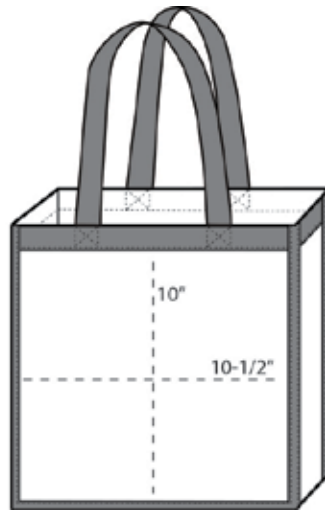

This see-through tote meets the policies for stadiums, concerts and events that allow clear bags.

- Clear PVC
- Polyester webbing handles and trim
- Dimensions: 11.75”h x 11.75”w x 5.75”d; Approx. 794 cubic inches

Note: Bags not intended for use by children 12 and under.

COLOR INFORMATION

Clear/Black
NTR BLACK C

FRONT VIEW

BACK VIEW

SIDE VIEW