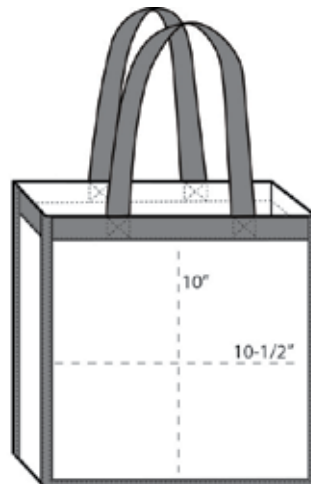

This see-through tote meets the policies for stadiums, concerts and events that allow clear bags.

- Clear PVC
- Polyester webbing handles and trim
- Dimensions: 11.75”h x 11.75”w x 5.75”d; Approx. 794 cubic inches

Note: Bags not intended for use by children 12 and under.

COLOR INFORMATION

Clear/Black
NTR BLACK C

FRONT VIEW

BACK VIEW

SIDE VIEW