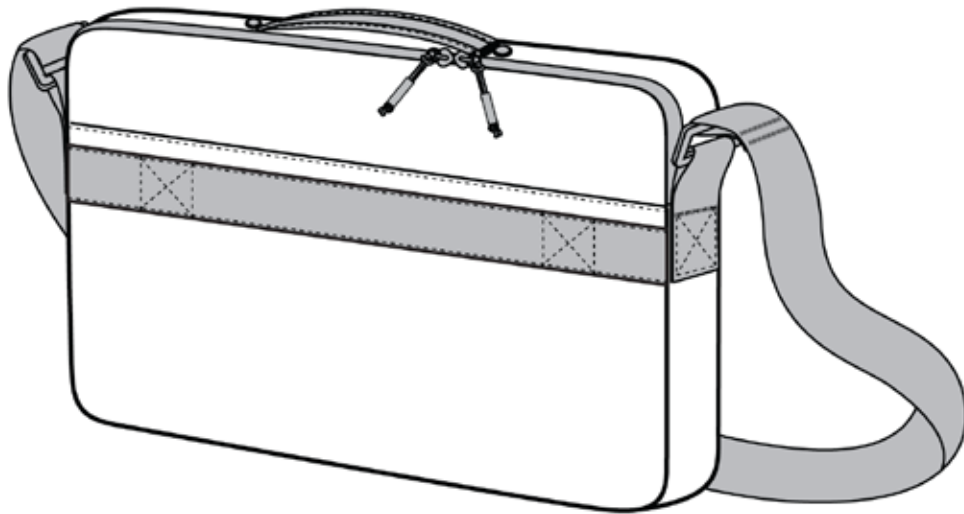

- TPE-backed two-tone 600D poly
- Easy-access top loading padded laptop compartment
- Front flap zippered pocket for easy decoration access
- Double buckle front flap closure
- Interior mesh organizer pockets
- Back panel pocket
- Pullman handle attachment sleeve
- Adjustable shoulder strap
- Laptop sleeve: 10"h x 15"w x 1.5"d; fits most 15" laptops
- Dimensions: 10.75"h x 15.75"w x 2"d
- Capacity: 500 cu.in./8.2L
- Weight: 1.2 lbs./0.51kg

### COLOR INFORMATION

Heather Grey  
PMS HEATHERED

OGIO® Apex 15 Slim Case 417051

Front View

Back View

Note: Best graphic placement should be per the embellisher/screen printer recommendations.