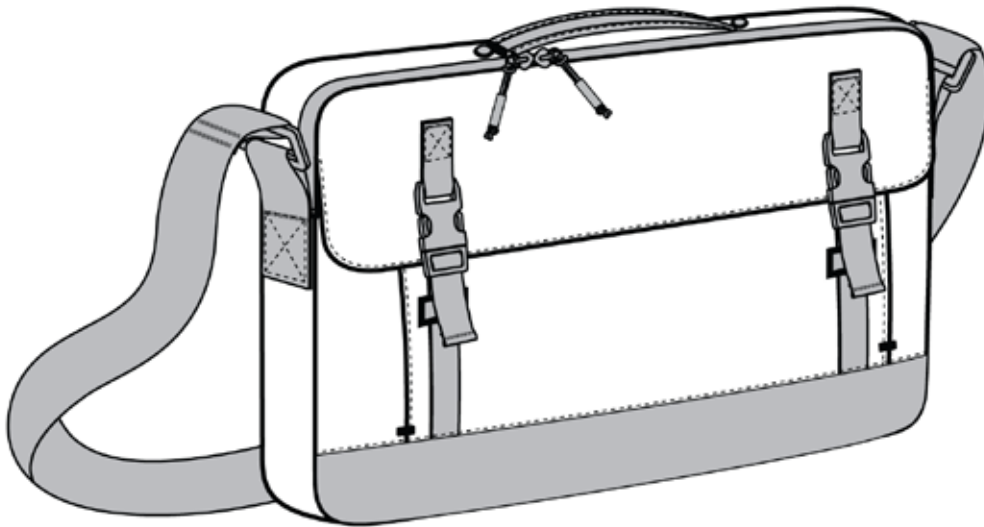

OGIO® Apex 15 Slim Case 417051

Front View