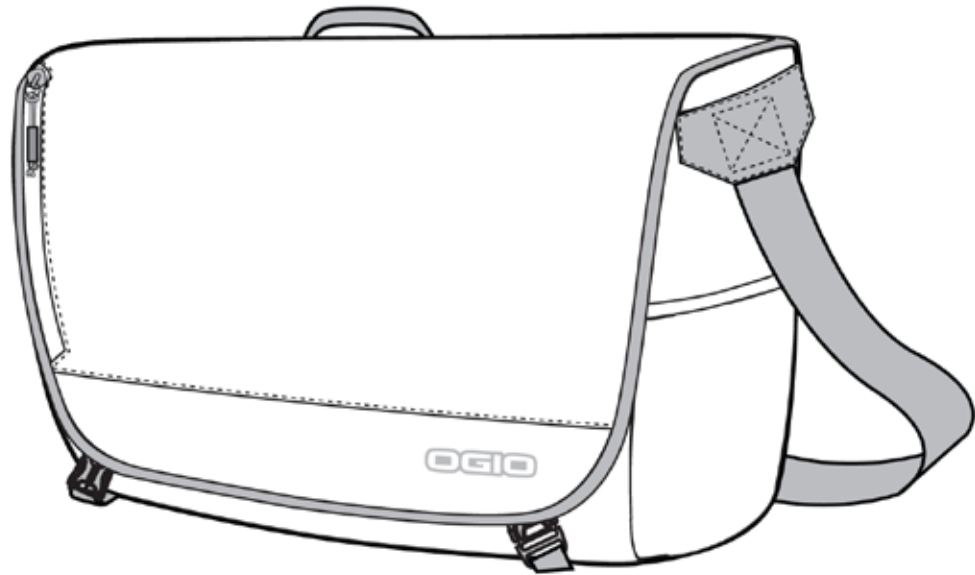

## OGIO® Sly Messenger 417041

---

The innovative Sly proves you can pack (and safeguard) a lot in a slim messenger.

- TPE-backed two-tone 600D poly/reverse TPE 600D poly
- Easy-access top loading fleece-lined, padded laptop compartment
- Large main compartment for books, binders and files
- Deluxe organization panel under front flap
- External zippered accessories pocket
- Adjustable, webbing shoulder strap with foam shoulder pad
- Laptop sleeve: 9.5"h x 13.5"w x 1"d; fits most 13" laptops
- Dimensions: 11.25"h x 16"w x 4"d
- Capacity: 700 cu.in./11.5 L
- Weight: 1.6 lbs./0.62kg

Note: Bags not intended for use by children 12 and under.

---

### COLOR INFORMATION

Heather Grey

OGIO® Sly Messenger 417041

Front View

Back View

Note: Best graphic placement should be per the embellisher/screen printer recommendations.