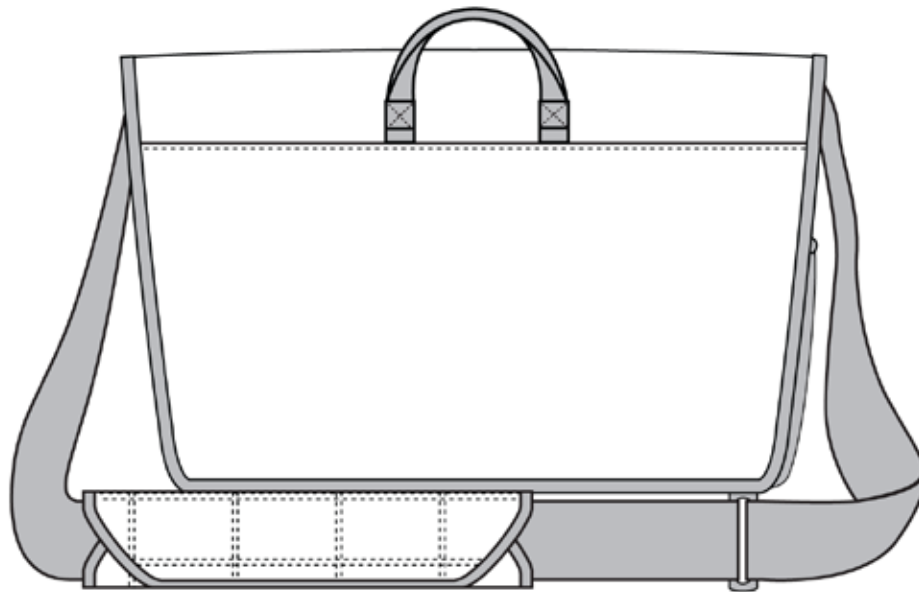

## OGIO® Sly Messenger 417041

---

The innovative Sly proves you can pack (and safeguard) a lot in a slim messenger.

- TPE-backed two-tone 600D poly/reverse TPE 600D poly
- Easy-access top loading fleece-lined, padded laptop compartment
- Large main compartment for books, binders and files
- Deluxe organization panel under front flap
- External zippered accessories pocket
- Adjustable, webbing shoulder strap with foam shoulder pad
- Laptop sleeve: 9.5"h x 13.5"w x 1"d; fits most 13" laptops
- Dimensions: 11.25"h x 16"w x 4"d
- Capacity: 700 cu.in./11.5 L
- Weight: 1.6 lbs./0.62kg

### COLOR INFORMATION

Heather Grey

OGIO® Sly Messenger 417041

Front View

Back View

Note: Best graphic placement should be per the embellisher/screen printer recommendations.