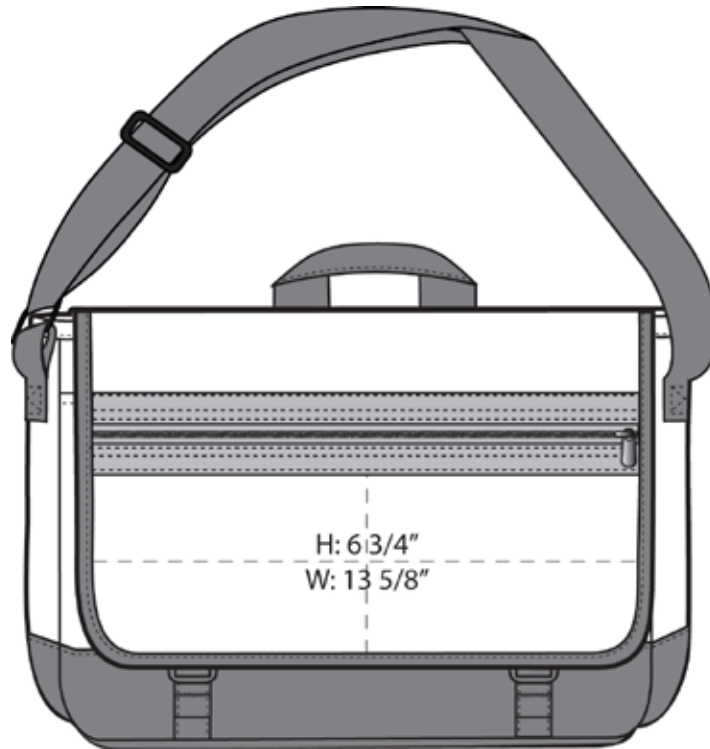

Port Authority® Nailhead Messenger BG301

This two-tone, subtly textured messenger takes good care of your tech essentials and keeps things organized when you're on the go. Coordinates with our Nailhead Backpack (BG202, sold separately).

- 420 denier pin dot polyester
- Durable 1,680 denier ballistic polyester bottom
- Adjustable sling shoulder strap
- Zippered pocket on front flap for easy embellishment
- Dual buckle closure keeps contents secure
- Web top handle
- Zippered valuables pocket in main compartment
- Slip pocket with hook and loop closure
- Large main compartment with padded laptop and tablet sleeves
- Laptop sleeve dimensions: 10"h x 14"w x 1"d; fits most 15" laptops
- Dimensions: 12"h x 14.5"w x 4"d; Approx. 667 cubic inches

Note: Bags not intended for use by children 12 and under. Includes a California Prop 65 and social responsibility [hangtag](#).

COLOR

Nearly Black
PMS 426 C

Smoke Grey/
Nearly Black
PMS 7540 C

Front View