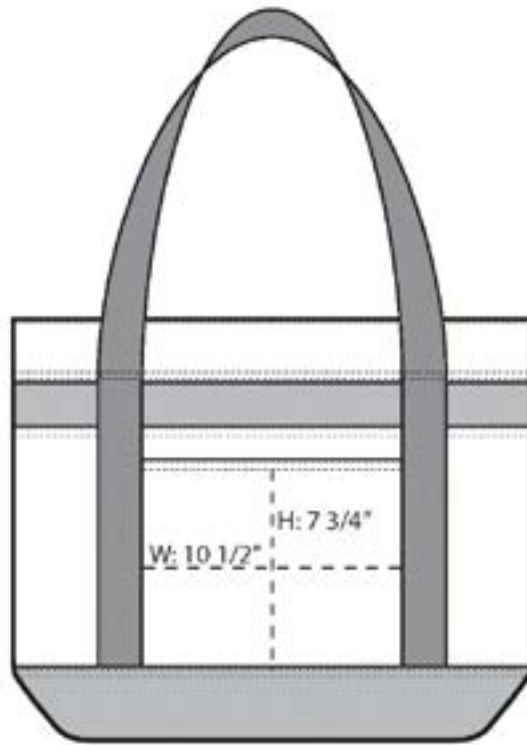

With a spacious capacity, this cooler can accommodate everything you need for events, picnics and parties.

- 600 denier polyester canvas with 420 denier honey-comb polyester accents
- Web carrying straps
- Zippered top closure
- Heat-sealed, water-resistant lining
- Large front pocket with hook and loop closure for easy decoration access
- Dimensions: 17.75”h x 22.75”w (top), 16.25”w (bottom) x 7.375”d; Approx. 2,127 cubic inches

Bags not intended for use by children 12 and under.

COLOR INFORMATION

Black/Black
NTR BLACK C

Chili Red/Black
201 C

True Royal/
Black
7686 C

FRONT VIEW

BACK VIEW