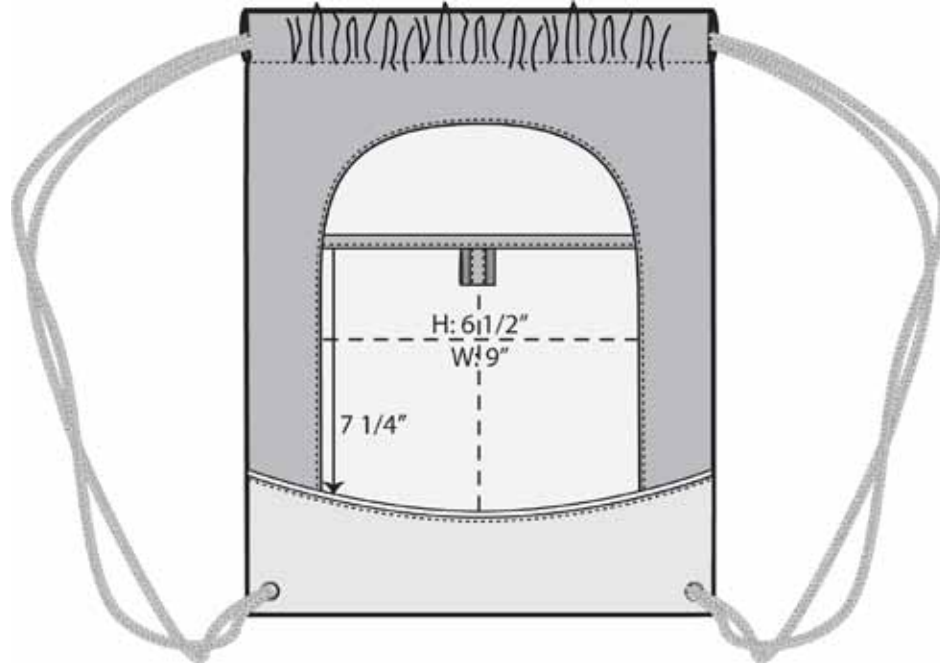

PORT AUTHORITY®

Port Authority® Pocket Cinch Pack BG611

This colorful cinch pack is a tremendous value and it features an 8" x 9" storage pocket for easy decoration.

- 210 denier polyester
- Black drawcord closure allows this bag to double as a backpack
- Bottom grommets for strength
- Dimensions: 17.25"h x 14"w

Lime/ Deep Smoke
PMS 360 C

Pop Orange/
Deep Smoke
PMS 7625 C

Pop Raspberry/
Deep Smoke
PMS 7424 C

True Navy/ Deep
Smoke
PMS 533 C

True Red/ Black
PMS 193 C

Front View

Note: Best graphic placement should be per the embellisher/screen printer recommendations.