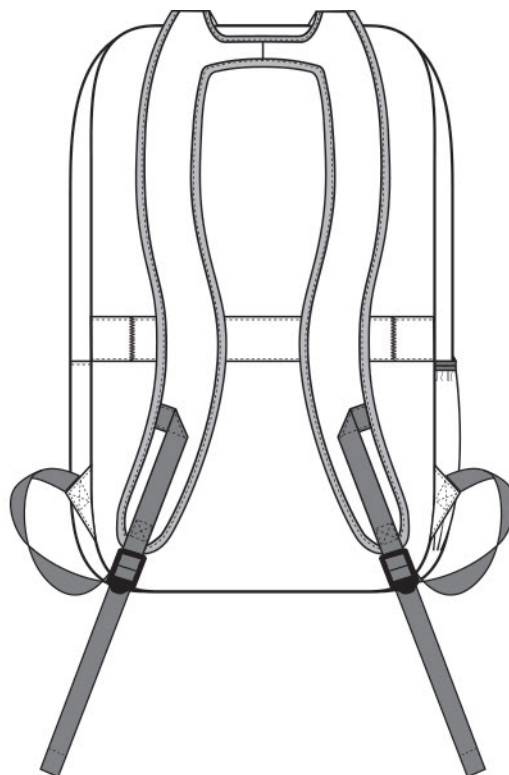

BG218. Port Authority® Access Square Backpack

- 600D poly canvas (solid); 600D heather poly (heather)
- Main compartment with padded laptop panel
- Interior organization pockets
- Front zippered pocket
- Exterior side pocket
- Padded air mesh shoulder straps
- Luggage trolley pass through on back
- Laptop sleeve dimensions: 11.5”h x 12”w x 1”d; fits most 15” laptops
- Dimensions: 17.75”h x 12.25”w x 5.5”d; Approx. 1,196 cubic inches

Note: Bags not intended for use by children 12 and under.

COLOR INFORMATION

Black
NTR BLACK C

Heather Grey/
Black
NO MATCH//
NTR BLACK C

River Blue
Navy
533C

BG218. Port Authority® Access Square Backpack

FRONT VIEW

BACK VIEW