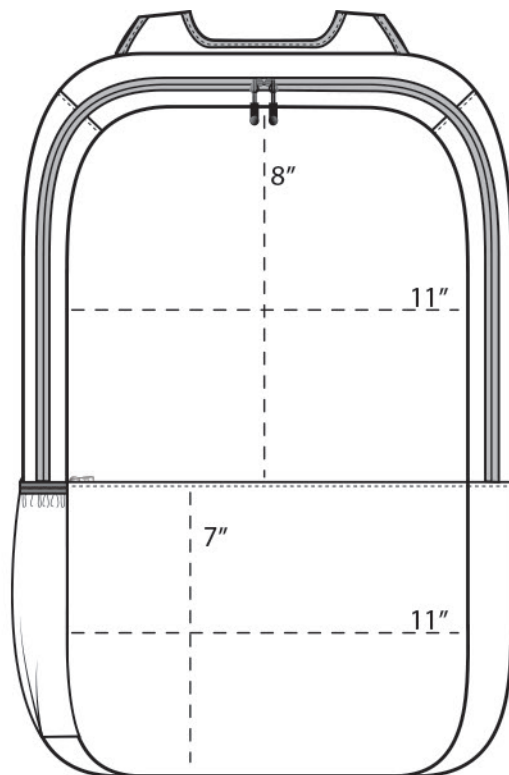

BG218. Port Authority® Access Square Backpack

- 600D poly canvas (solid); 600D heather poly (heather)
- Main compartment with padded laptop panel
- Interior organization pockets
- Front zippered pocket
- Exterior side pocket
- Padded air mesh shoulder straps
- Luggage trolley pass through on back
- Laptop sleeve dimensions: 11.5”h x 12”w x 1”d; fits most 15” laptops
- Dimensions: 17.75”h x 12.25”w x 5.5”d; Approx. 1,196 cubic inches

Note: Bags not intended for use by children 12 and under.

COLOR INFORMATION

Black
NTR BLACK C

Heather Grey/
Black
NO MATCH//
NTR BLACK C

River Blue
Navy
533C

BG218. Port Authority® Access Square Backpack

FRONT VIEW

BACK VIEW