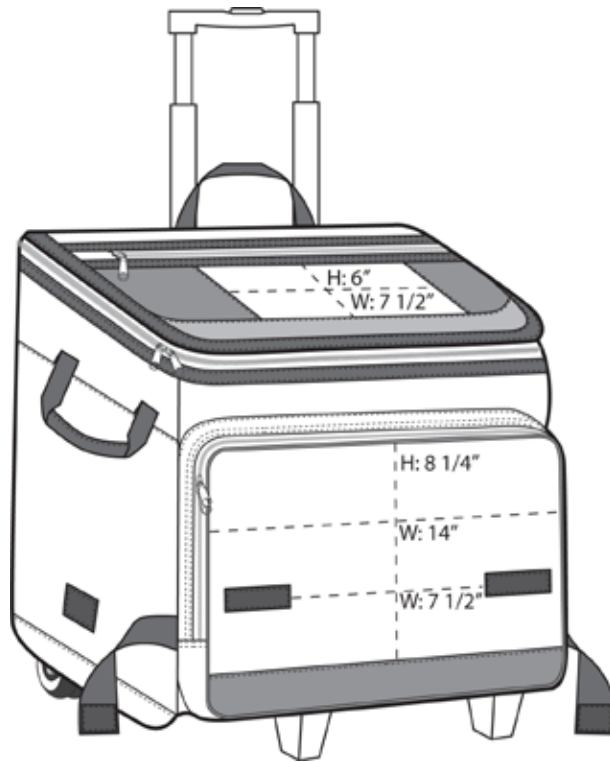

## Port Authority® Rolling Cooler BG119

---

With a 48-can capacity, you'll be the hit of the tailgating party when you roll up with this durable cooler. Collapsible design makes for easy storage.

- 600 denier polyester, 420 dobby polyester
- Web top and side handles
- Zippered opening
- Easy-to-clean, heat-sealed, water resistant lining
- Removable bottom board
- Zippered front pocket
- One-hand push button extension handle; extends to 21"
- Smooth, durable inline skate wheels
- Dimensions: 14"h x 14"w x 11"d (expanded); 14"h x 14"w x 7"d (collapsed); Approx. 2,156 cubic inches (expanded)

### COLOR

Black  
PMS 447 C

Red  
PMS 201 C

Twilight Blue  
PMS 7693 C

Front View

Note: Best graphic placement should be per the embellisher/screen printer recommendations.