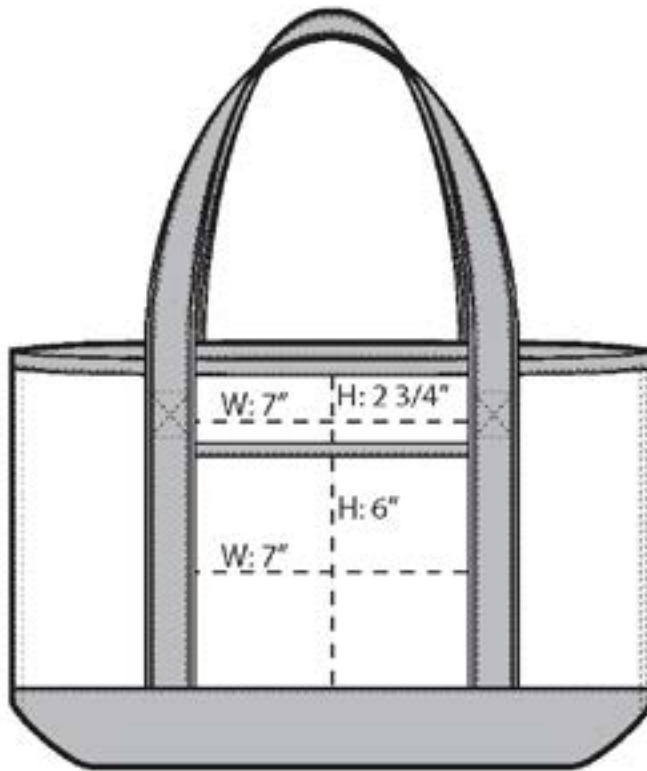

## Port Authority® Medium Cotton Canvas Boat Tote. BG412

Perfect for the beach, shopping and events, these durable totes have open tops, contrast handles and contrast bottoms for classic good looks

- 15.5-ounce, 100% cotton canvas body; 11-ounce, 100% cotton canvas handle trim and bottom
- Sturdy, reinforced webbing handles
- Exterior front pocket for easy decoration access
- Interior hanging pocket with hook and loop closure to secure valuables
- Dimensions: 13.25”h x 12”w x 6.25”d; Approx. 994 cubic inches

### COLOR INFORMATION

Natural/Black  
NTR BLACK C

Natural/Navy  
532 C

Natural/Red  
187 C

Natural/Royal  
7687 C

FRONT VIEW

BACK VIEW